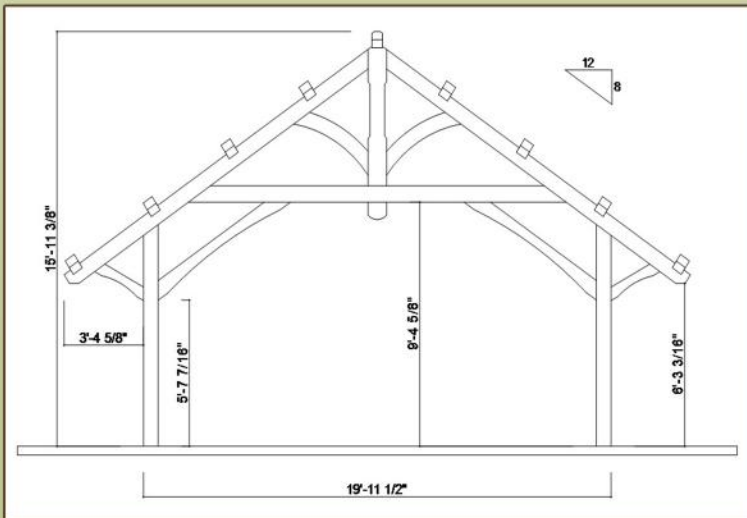

**HOMESTEAD**  
TIMBER FRAMES

21 Duer Court,  
Crossville, TN 38555

# The Auburn

It looks compact, but this handsome 20' x 17' timber frame pavilion provides plenty of space for an outdoor gathering. The Auburn looks just as nice as a simple backyard getaway as it does when functioning as a poolside retreat. Adding a stone fireplace, as past clients have chosen to do, allows you to enjoy your pavilion year round.