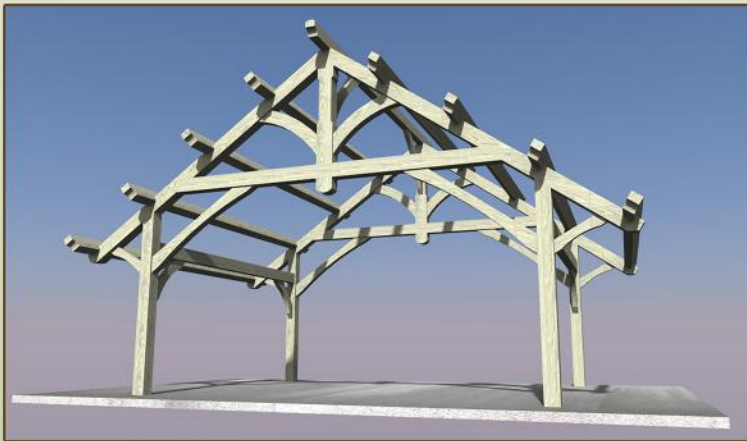

**HOMESTEAD**  
TIMBER FRAMES

21 Duer Court,  
Crossville, TN 38555

# The Auburn

It looks compact, but this handsome 20' x 17' timber frame pavilion provides plenty of space for an outdoor gathering. The Auburn looks just as nice as a simple backyard getaway as it does when functioning as a poolside retreat. Adding a stone fireplace, as past clients have chosen to do, allows you to enjoy your pavilion year round.

## PACKAGE INCLUDES

- *Timber Frame Construction Drawings*
- *Handcrafted Baldcypress Timber Frame Trial Fitted and Bunked for Shipment*
- *Wood Pegs and Timber Frame Installation Hardware*