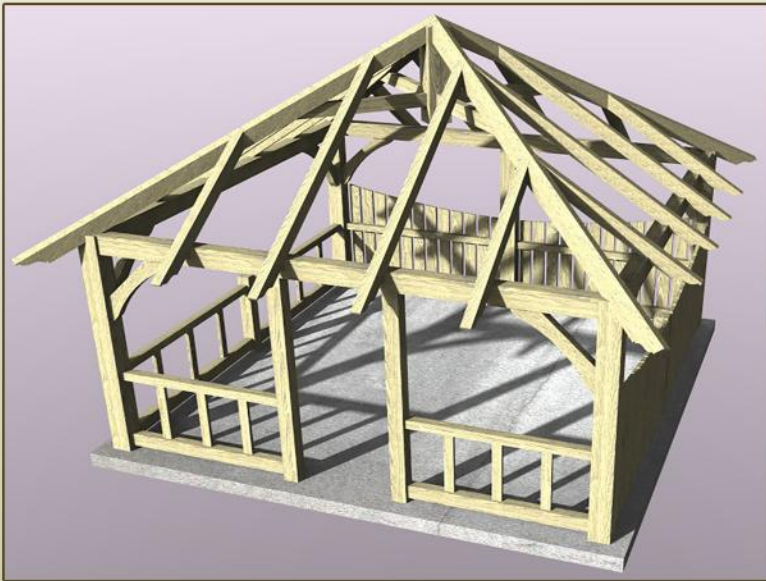

HOMESTEAD
TIMBER FRAMES

21 Duer Court,
Crossville, TN 38555

The English Acorn

The English Acorn is one of our smallest timber frame pavilion designs at just 16' x 16', but you'll be amazed at how spacious this structure truly is! This post and beam hip roof pavilion works nicely as a screened garden getaway, an open air picnic shelter, or a handsome area to gather in the backyard. You may opt to paint or stain your pavilion as past clients have done or you may choose to let your baldcypress timbers stand untouched in their natural glory.

PACKAGE INCLUDES

- *Timber Frame Construction Drawings*
- *Handcrafted Baldcypress Timber Frame Trial Fitted and Bunked for Shipment*
- *Wood Pegs and Timber Frame Installation Hardware*

OPTIONS AVAILABLE

- *Timber Frame Shipment to Your Site*
- *Timber Frame Raising by Our Crew*
- *2x6 Tongue and Groove Decking for Roof Surface*
- *Decking Installation*

Plans Can be Altered for a Nominal Fee of \$250

FOR CURRENT PRICE AND MORE
INFORMATION CONTACT US TODAY AT: