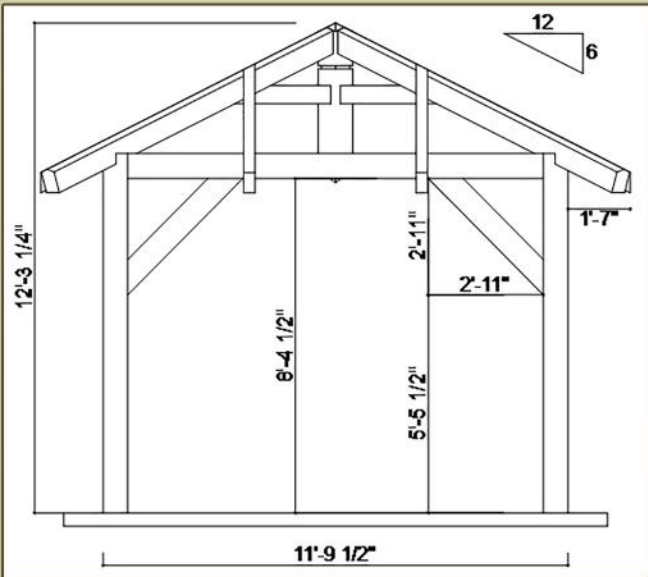

# The Lookout

Our clients love using this 12' x 12' timber frame pavilion to relax by the lake. While it's certainly big enough to host a few, it's cozy enough for a party of two. An elegantly simple post and beam design gives this pavilion a down-to-earth feel unlike any other and a hip roof provides plenty of shelter from the hot summer sun.