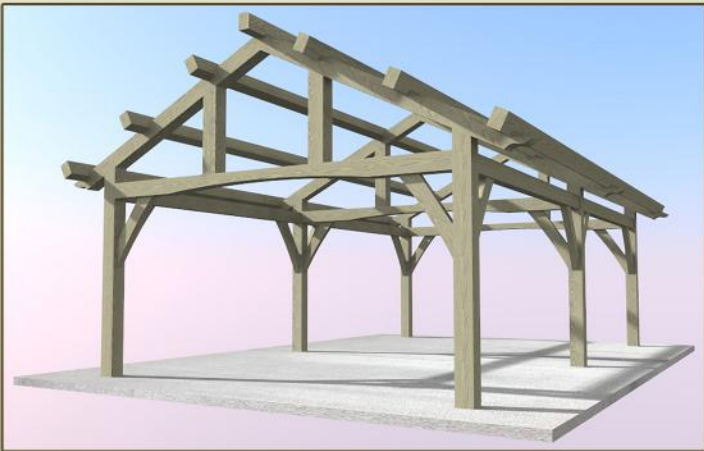

**HOMESTEAD**  
TIMBER FRAMES

21 Duer Court,  
Crossville, TN 38555

# The Vandever

The perfect Outdoor Kitchen and Entertainment Pavilion - the 16' x 30' size allows for a grilling area to be located back of the inviting fireplace. Plenty of room for seating at a large table or two along with space for relaxing chairs in front of a cheerful fire on chilly evenings. One end of this pavilion could be enclosed for weather protection.