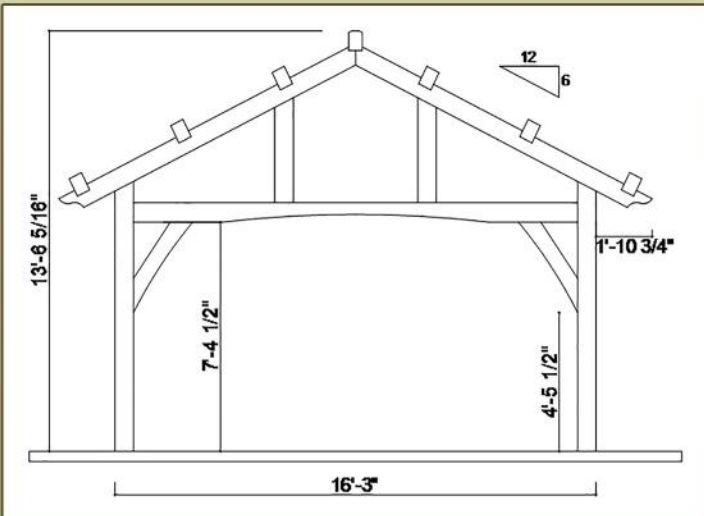

**HOMESTEAD**  
TIMBER FRAMES

21 Duer Court,  
Crossville, TN 38555

# The Vandever

The perfect Outdoor Kitchen and Entertainment Pavilion - the 16' x 30' size allows for a grilling area to be located back of the inviting fireplace. Plenty of room for seating at a large table or two along with space for relaxing chairs in front of a cheerful fire on chilly evenings. One end of this pavilion could be enclosed for weather protection.