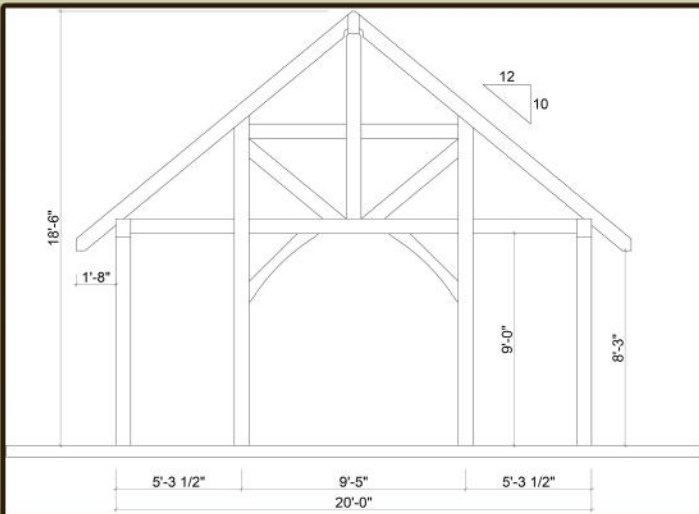

HOMESTEAD
TIMBER FRAMES

21 Duer Court,
Crossville, TN 38555

The Dartmoor

Do you like to entertain? If so, the Dartmoor is perfect for you. At 20' x 20', there's plenty of room for friends and family to gather for good conversation. Enjoy this timber frame pavilion as an outdoor gathering place or a handsome screened porch - it provides a fine addition to your home no matter how you choose to use it. Add a grand stone fireplace and you've got perfection.

- *Timber Frame Shipment to Your Site*
- *Timber Frame Raising by Our Crew*
- *2x6 Tongue and Groove Decking for Roof Surface*
- *Decking Installation*

Plans Can be Altered for a Nominal Fee of \$250

FOR CURRENT PRICE AND MORE
INFORMATION CONTACT US TODAY AT: